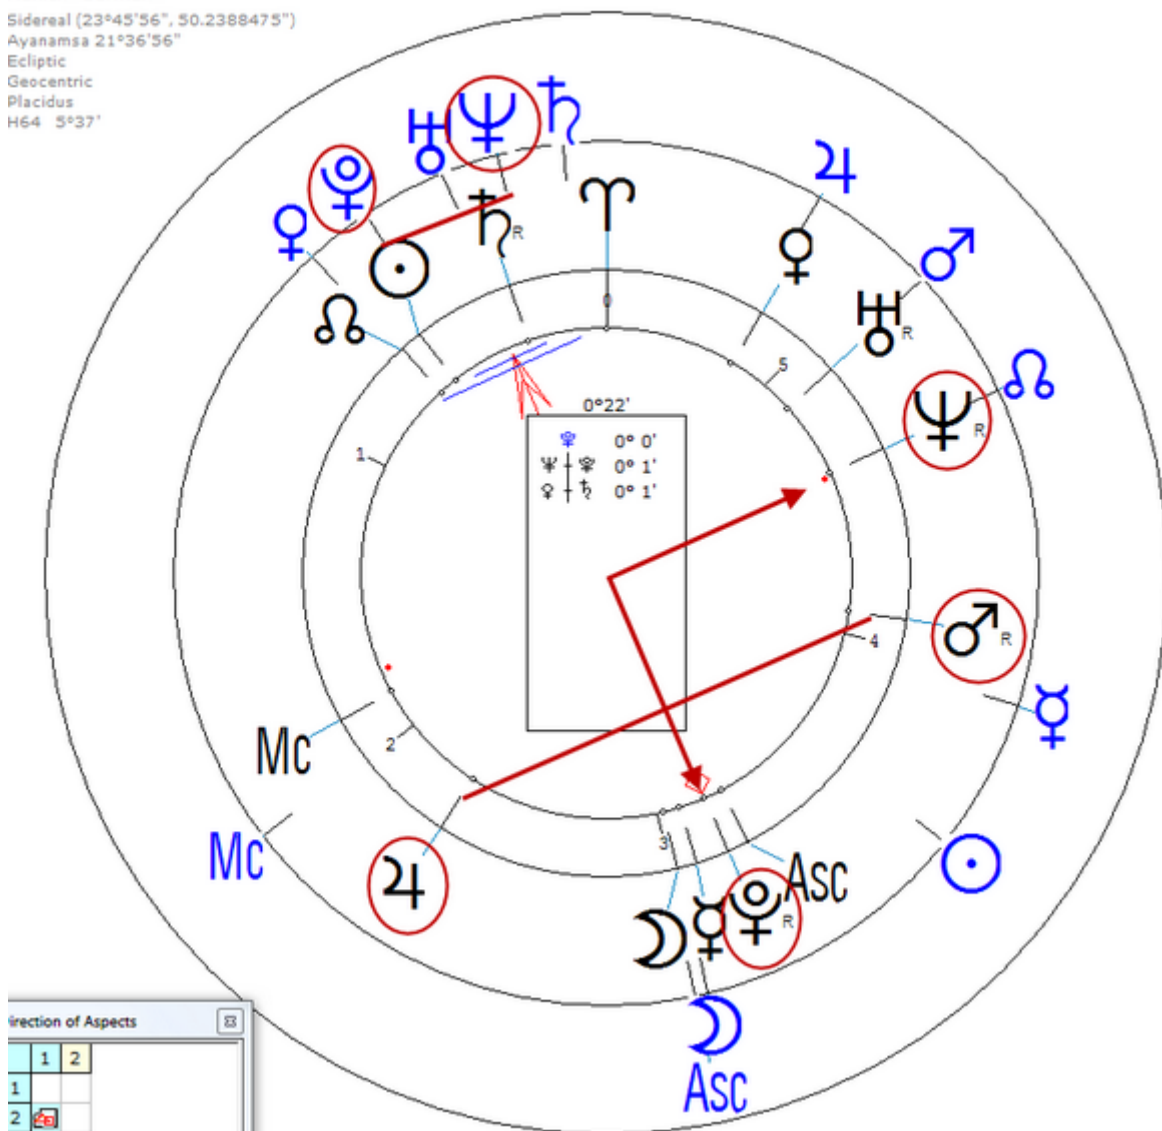

Ludwig II , King of Bavaria

24 August 1845 at 23:35 (= 11:35 PM)Munich, Germany, 48n08, 11e34
German royalty, the King of Bavaria at the age of 19, known as Mad
Ludwig.

<https://www.astro.com/astro-databank/Ludwig_II,_King_of_Bavaria>

Source Notes :

"...August 25, 12:28 a.m. as the official date and time of birth."

Death, Mysterious 13 June 1886 at 6:45 PM

Progressed Lunar Return (Harmonic 64) Birth time is August 25, 12:28
a.m.

Lunar $\Psi/\♀ = \Psi_n = \♀_n$ (he is murdered) = $\♂_n/\♃_n$ (Gunshot)

Lunar $\♂/\♃ = \Psi_n/\♀_n$; Lunar $\♂/\♃$ (Gunshot) = $\♂_n/\♃_n$

Ludwig II, King of Bavaria

25 August 1845 Mon 0:28 (GMT+0:46:16) 48n08 11e34
Munich, Germany

Sidereal (23°45'56", 50.2388475")
Ayanamsa 21°36'56"
Ecliptic
Geocentric
Placidus
H64 5°37'